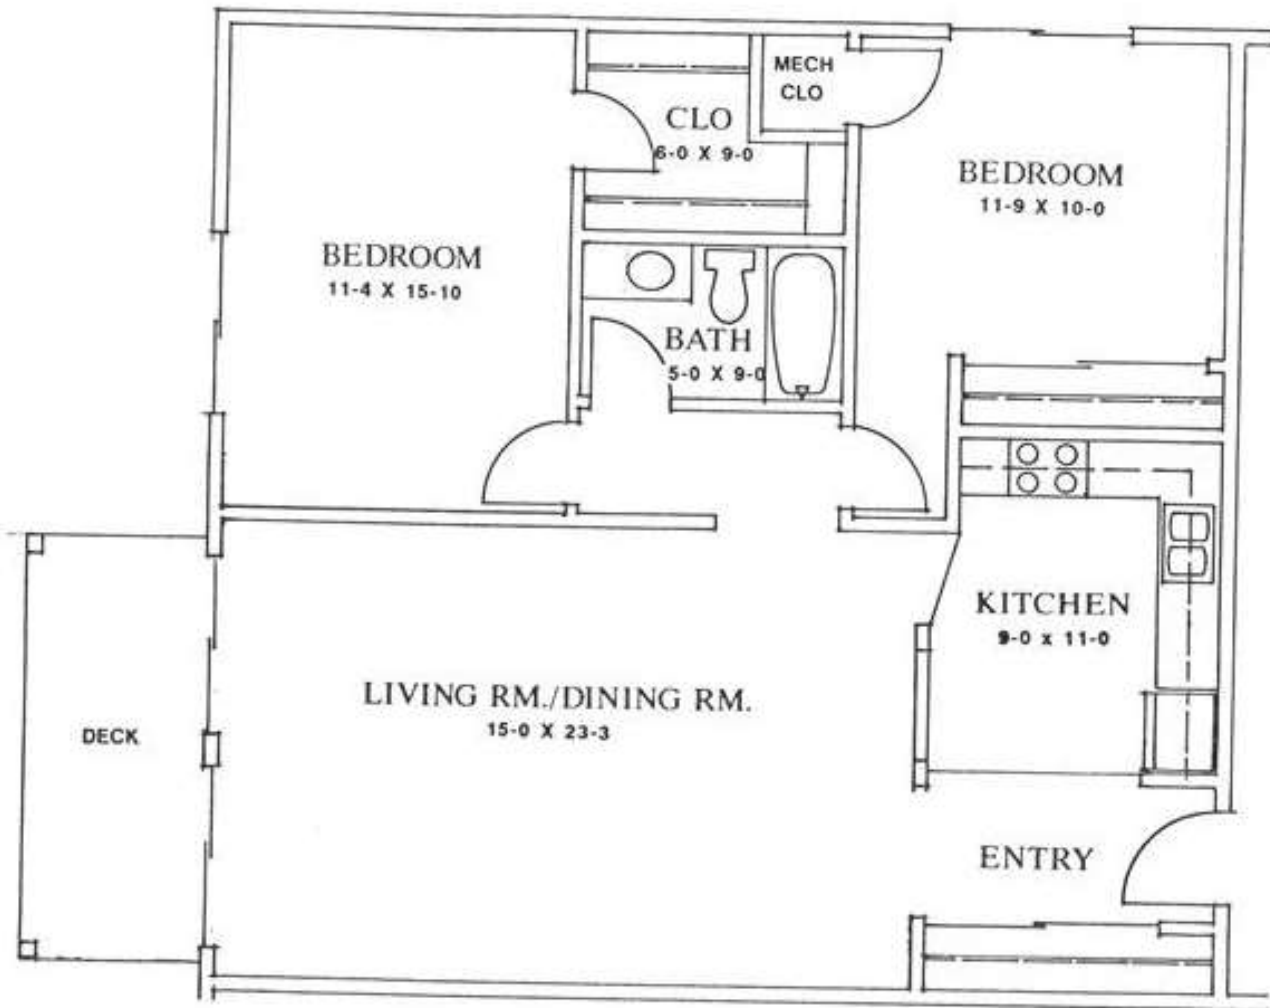

2 BEDROOM UNIT TYPE J

Approx. 852 Sq.Ft.

THE VILLAGE COOPERATIVE OF LESUEUR

2 BEDROOM UNIT TYPE K

Approx. 1076 Sq.Ft.

THE VILLAGE COOPERATIVE OF LESUEUR

2 BEDROOM UNIT TYPE L

Approx. 1030 Sq.Ft.