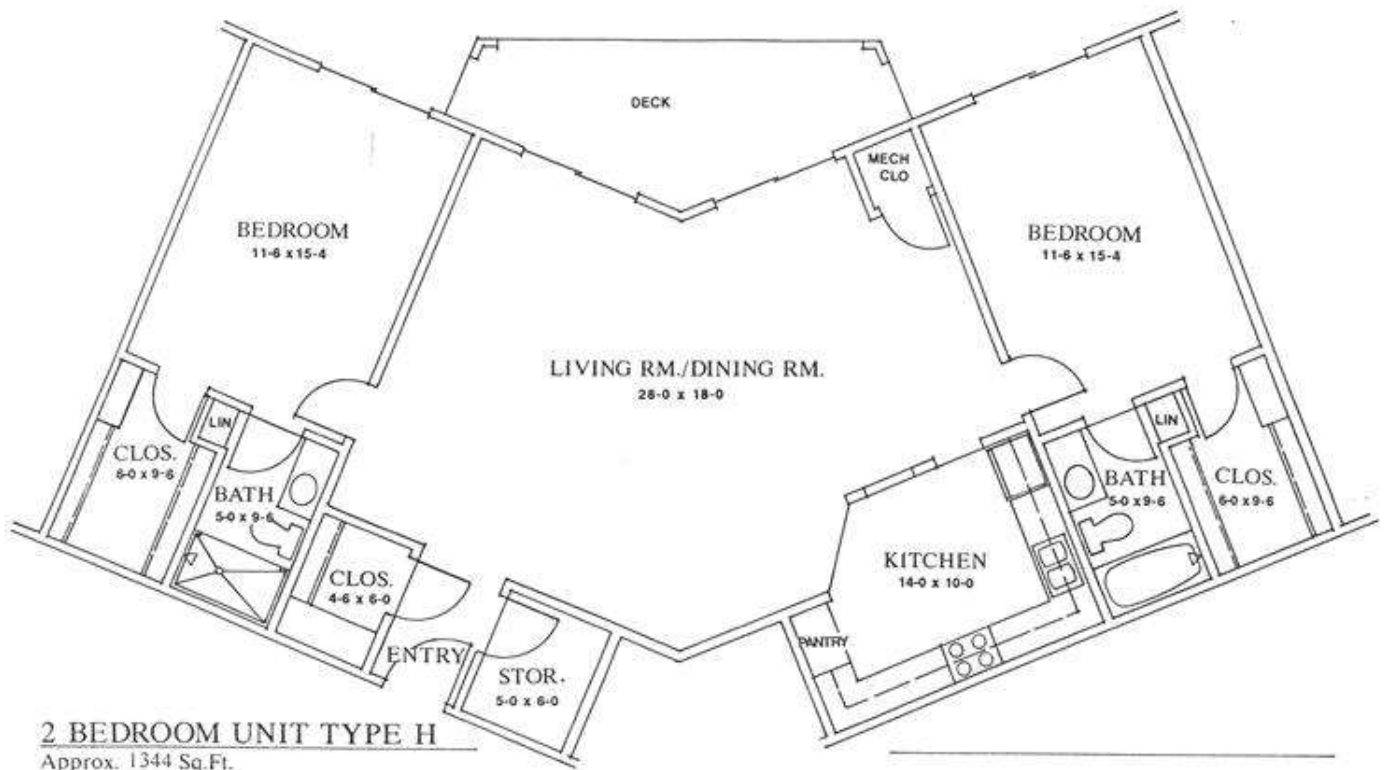

1 BEDROOM UNIT TYPE C

1/4"=1'-0"

Approx. 640 Sq.Ft.

THE VILLAGE COOPERATIVE OF LESUEUR

1 BEDROOM UNIT TYPE D

1/4"=1'-0"

Approx. 679 Sq.Ft.

THE VILLAGE COOPERATIVE OF LESUEUR

2 BEDROOM UNIT TYPE E

1/4"=1'-0"

Approx. 842 Sq.Ft.

THE VILLAGE COOPERATIVE OF LESUEUR

2 BEDROOM UNIT TYPE F

Approx. 1030 Sq.Ft.

THE VILLAGE COOPERATIVE OF LESUEUR

2 BEDROOM UNIT TYPE G

Approx. 1044 Sq.Ft.

THE VILLAGE COOPERATIVE OF LESUEUR

1 BEDROOM/STUDY UNIT TYPE G'

Approx. 951 Sq.Ft.

THE VILLAGE COOPERATIVE OF LESUEUR

2 BEDROOM UNIT TYPE H

Approx. 1344 Sq.Ft.

THE VILLAGE COOPERATIVE OF LESUEUR

2 BEDROOM UNIT TYPE J

Approx. 852 Sq.Ft.

THE VILLAGE COOPERATIVE OF LESUEUR

2 BEDROOM UNIT TYPE K

Approx. 1076 Sq.Ft.

THE VILLAGE COOPERATIVE OF LESUEUR

2 BEDROOM UNIT TYPE L

Approx. 1030 Sq.Ft.