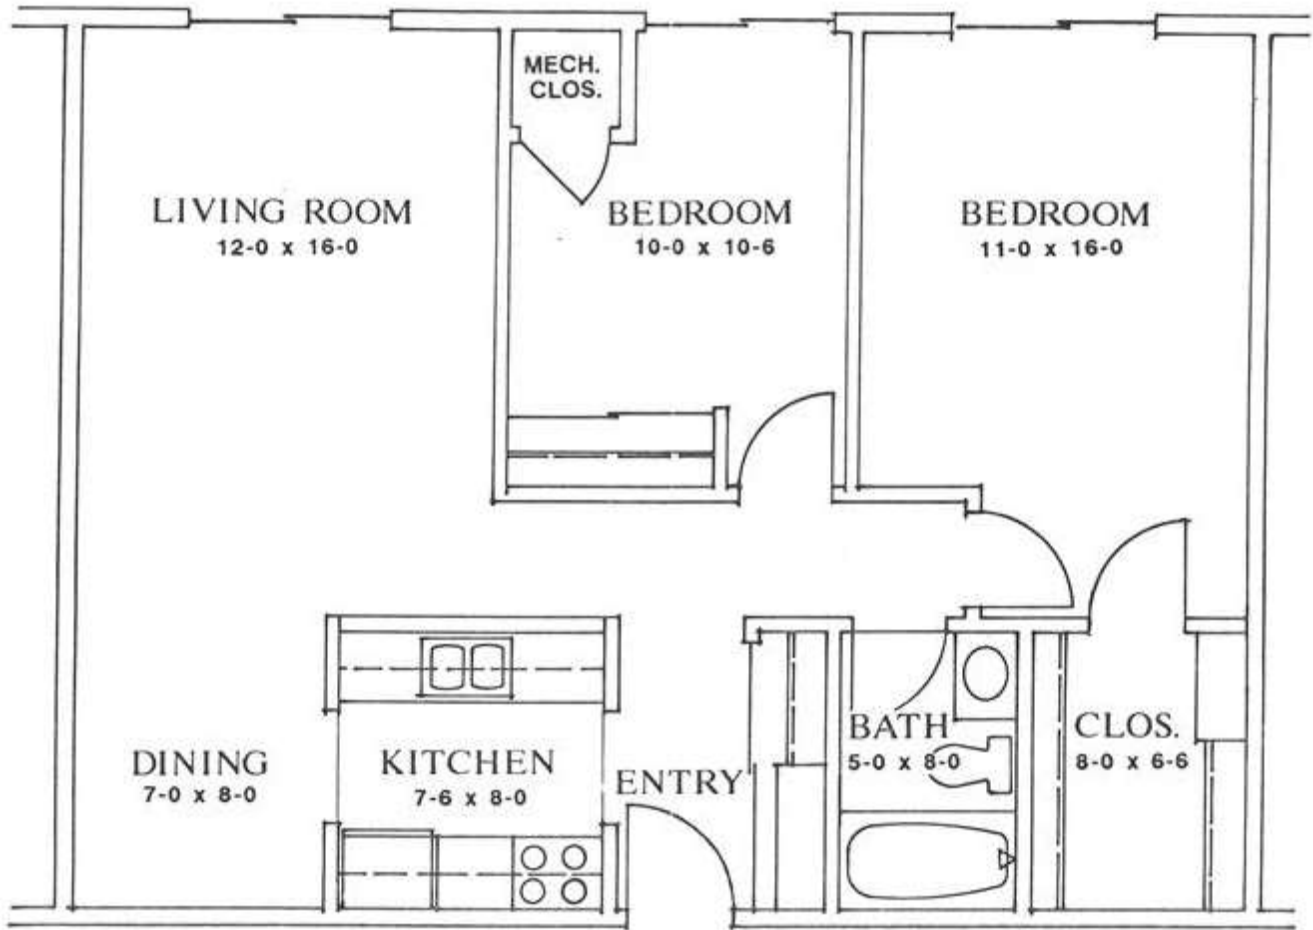

1 BEDROOM UNIT TYPE C

1/4"=1'-0"

Approx. 640 Sq.Ft.

THE VILLAGE COOPERATIVE OF LESUEUR

1 BEDROOM UNIT TYPE D

1/4"=1'-0"

Approx. 679 Sq.Ft.

THE VILLAGE COOPERATIVE OF LESUEUR

2 BEDROOM UNIT TYPE E

1/4"=1'-0"

Approx. 842 Sq.Ft.

THE VILLAGE COOPERATIVE OF LESUEUR

2 BEDROOM UNIT TYPE F

Approx. 1030 Sq.Ft.

THE VILLAGE COOPERATIVE OF LESUEUR

2 BEDROOM UNIT TYPE G

Approx. 1044 Sq.Ft.

THE VILLAGE COOPERATIVE OF LESUEUR

1 BEDROOM/STUDY UNIT TYPE G'

Approx. 951 Sq.Ft.

THE VILLAGE COOPERATIVE OF LESUEUR

2 BEDROOM UNIT TYPE H

Approx. 1344 Sq.Ft.

THE VILLAGE COOPERATIVE OF LESUEUR

2 BEDROOM UNIT TYPE J

Approx. 852 Sq.Ft.

THE VILLAGE COOPERATIVE OF LESUEUR

2 BEDROOM UNIT TYPE K

Approx. 1076 Sq.Ft.

THE VILLAGE COOPERATIVE OF LESUEUR

2 BEDROOM UNIT TYPE L

Approx. 1030 Sq.Ft.