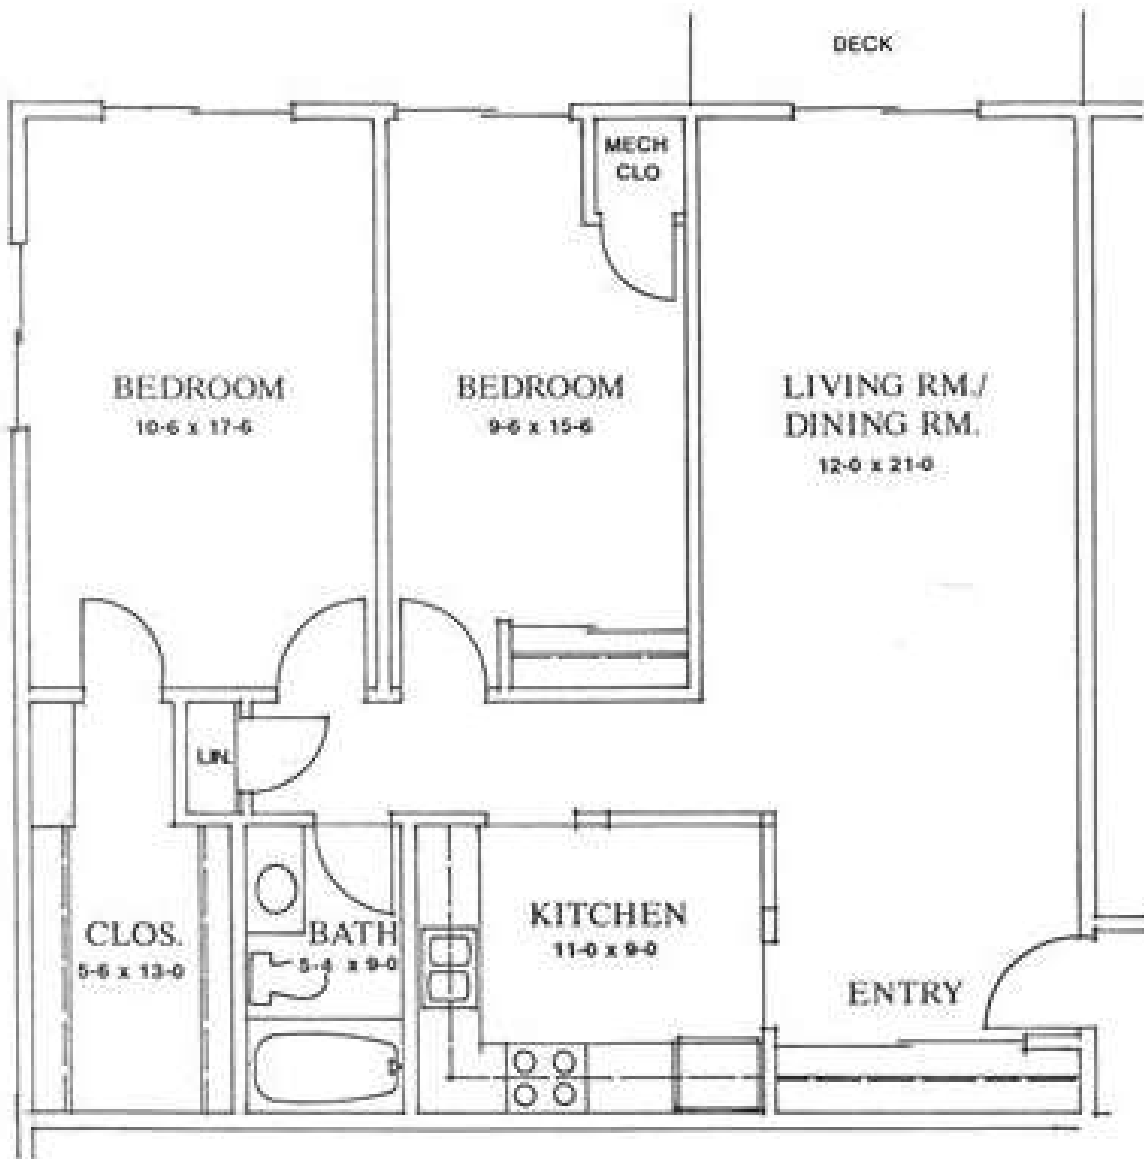

1 BEDROOM UNIT TYPE C

1/4"=1'-0"

Approx. 640 Sq.Ft.

THE VILLAGE COOPERATIVE OF LESUEUR

1 BEDROOM UNIT TYPE D

1/4"=1'-0"

Approx. 679 Sq.Ft.

THE VILLAGE COOPERATIVE OF LESUEUR

2 BEDROOM UNIT TYPE E

1/4"=1'-0"

Approx. 842 Sq.Ft.

THE VILLAGE COOPERATIVE OF LESUEUR

2 BEDROOM UNIT TYPE F

Approx. 1030 Sq.Ft.

THE VILLAGE COOPERATIVE OF LESUEUR

2 BEDROOM UNIT TYPE G

Approx. 1044 Sq.Ft.

THE VILLAGE COOPERATIVE OF LESUEUR

1 BEDROOM/STUDY UNIT TYPE G'

Approx. 951 Sq.Ft.

THE VILLAGE COOPERATIVE OF LESUEUR

2 BEDROOM UNIT TYPE H

Approx. 1344 Sq.Ft.

THE VILLAGE COOPERATIVE OF LESUEUR

2 BEDROOM UNIT TYPE J

Approx. 852 Sq.Ft.

THE VILLAGE COOPERATIVE OF LESUEUR

2 BEDROOM UNIT TYPE K

Approx. 1076 Sq.Ft.

THE VILLAGE COOPERATIVE OF LESUEUR

2 BEDROOM UNIT TYPE L

Approx. 1030 Sq.Ft.