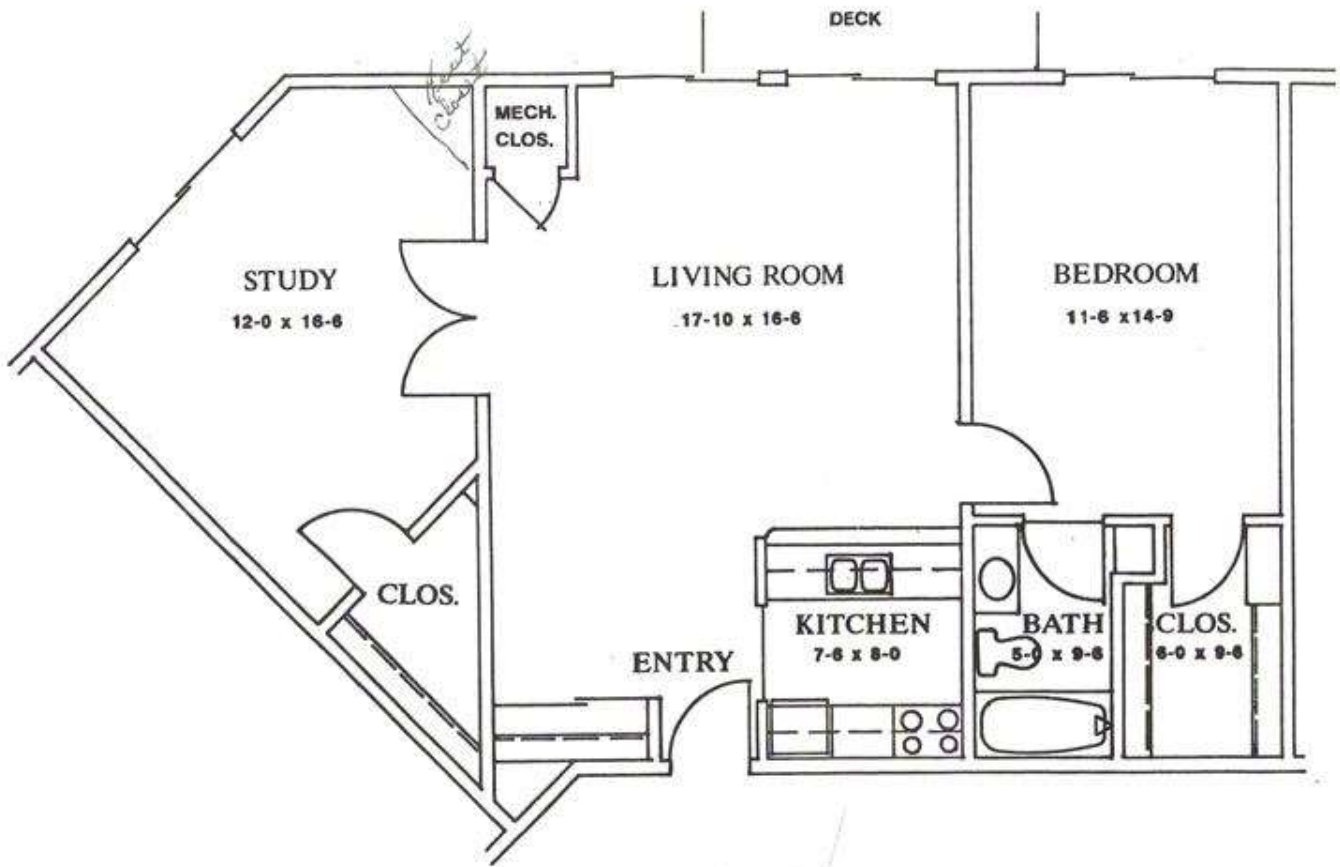

1 BEDROOM UNIT TYPE C

1/4"=1'-0"

Approx. 640 Sq.Ft.

THE VILLAGE COOPERATIVE OF LESUEUR

1 BEDROOM UNIT TYPE D

1/4"=1'-0"

Approx. 679 Sq.Ft.

THE VILLAGE COOPERATIVE OF LESUEUR

2 BEDROOM UNIT TYPE E

1/4"=1'-0"

Approx. 842 Sq.Ft.

THE VILLAGE COOPERATIVE OF LESUEUR

2 BEDROOM UNIT TYPE F

Approx. 1030 Sq.Ft.

THE VILLAGE COOPERATIVE OF LESUEUR

2 BEDROOM UNIT TYPE G

Approx. 1044 Sq.Ft.

THE VILLAGE COOPERATIVE OF LESUEUR

1 BEDROOM/STUDY UNIT TYPE G'

Approx. 951 Sq.Ft.

THE VILLAGE COOPERATIVE OF LESUEUR

2 BEDROOM UNIT TYPE H

Approx. 1344 Sq.Ft.

THE VILLAGE COOPERATIVE OF LESUEUR

2 BEDROOM UNIT TYPE J

Approx. 852 Sq.Ft.

THE VILLAGE COOPERATIVE OF LESUEUR

2 BEDROOM UNIT TYPE K

Approx. 1076 Sq.Ft.

THE VILLAGE COOPERATIVE OF LESUEUR

2 BEDROOM UNIT TYPE L

Approx. 1030 Sq.Ft.