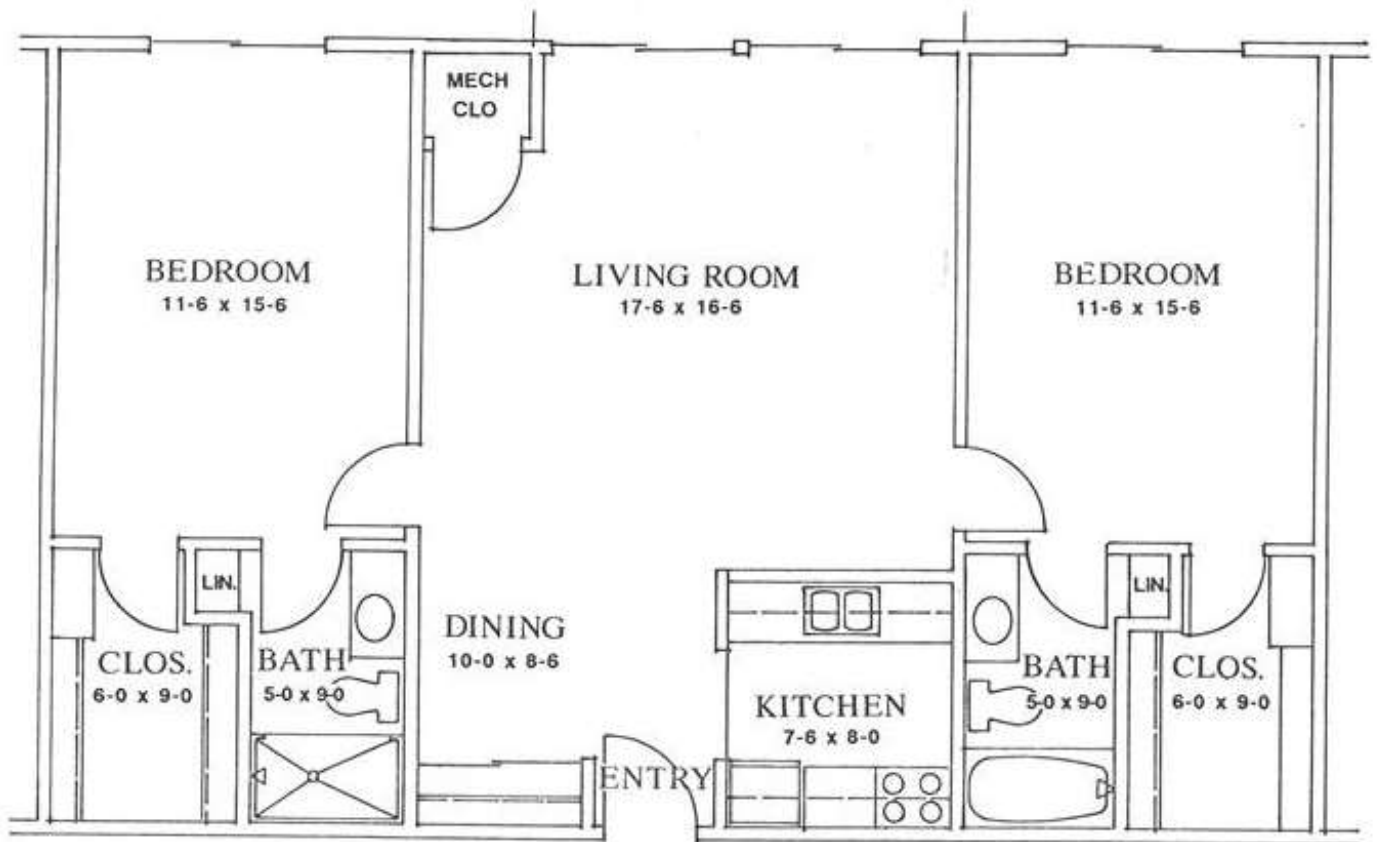

1 BEDROOM UNIT TYPE C

1/4"=1'-0"

Approx. 640 Sq.Ft.

THE VILLAGE COOPERATIVE OF LESUEUR

1 BEDROOM UNIT TYPE D

1/4"=1'-0"

Approx. 679 Sq.Ft.

THE VILLAGE COOPERATIVE OF LESUEUR

2 BEDROOM UNIT TYPE E

1/4"=1'-0"

Approx. 842 Sq.Ft.

THE VILLAGE COOPERATIVE OF LESUEUR

2 BEDROOM UNIT TYPE F

Approx. 1030 Sq.Ft.

THE VILLAGE COOPERATIVE OF LESUEUR

2 BEDROOM UNIT TYPE G

Approx. 1044 Sq.Ft.

THE VILLAGE COOPERATIVE OF LESUEUR

1 BEDROOM/STUDY UNIT TYPE G'

Approx. 951 Sq.Ft.

THE VILLAGE COOPERATIVE OF LESUEUR

2 BEDROOM UNIT TYPE H

Approx. 1344 Sq.Ft.

THE VILLAGE COOPERATIVE OF LESUEUR

2 BEDROOM UNIT TYPE J

Approx. 852 Sq.Ft.

THE VILLAGE COOPERATIVE OF LESUEUR

2 BEDROOM UNIT TYPE K

Approx. 1076 Sq.Ft.

THE VILLAGE COOPERATIVE OF LESUEUR

2 BEDROOM UNIT TYPE L

Approx. 1030 Sq.Ft.