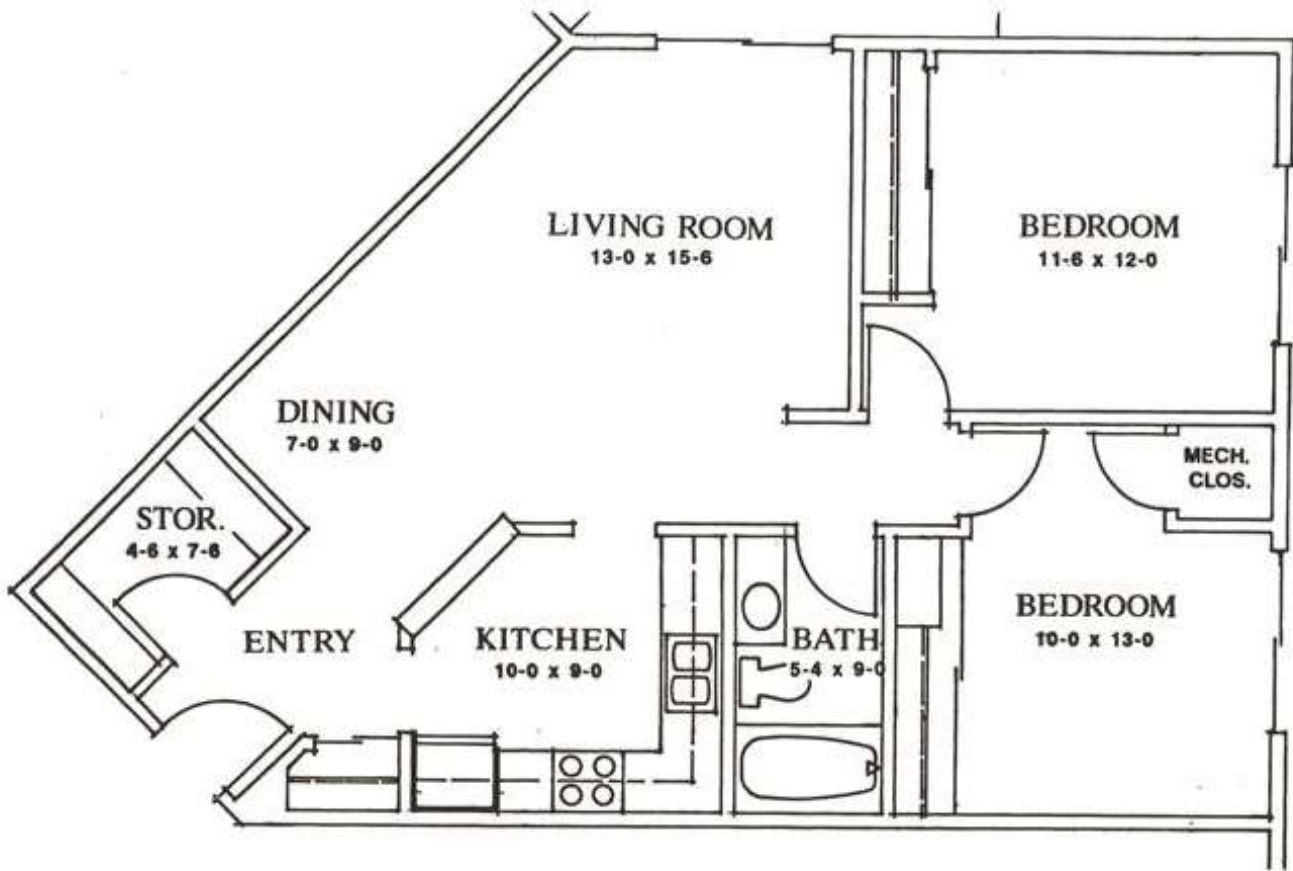

2 BEDROOM UNIT TYPE E

1/4"=1'-0"

Approx. 842 Sq.Ft.

THE VILLAGE COOPERATIVE OF LESUEUR

2 BEDROOM UNIT TYPE F

Approx. 1030 Sq.Ft.

THE VILLAGE COOPERATIVE OF LESUEUR

2 BEDROOM UNIT TYPE G

Approx. 1044 Sq.Ft.

THE VILLAGE COOPERATIVE OF LESUEUR

1 BEDROOM/STUDY UNIT TYPE G'

Approx. 951 Sq.Ft.

THE VILLAGE COOPERATIVE OF LESUEUR

2 BEDROOM UNIT TYPE H

Approx. 1344 Sq.Ft.

THE VILLAGE COOPERATIVE OF LESUEUR

2 BEDROOM UNIT TYPE J

Approx. 852 Sq.Ft.

THE VILLAGE COOPERATIVE OF LESUEUR

2 BEDROOM UNIT TYPE K

Approx. 1076 Sq.Ft.

THE VILLAGE COOPERATIVE OF LESUEUR

2 BEDROOM UNIT TYPE L

Approx. 1030 Sq.Ft.