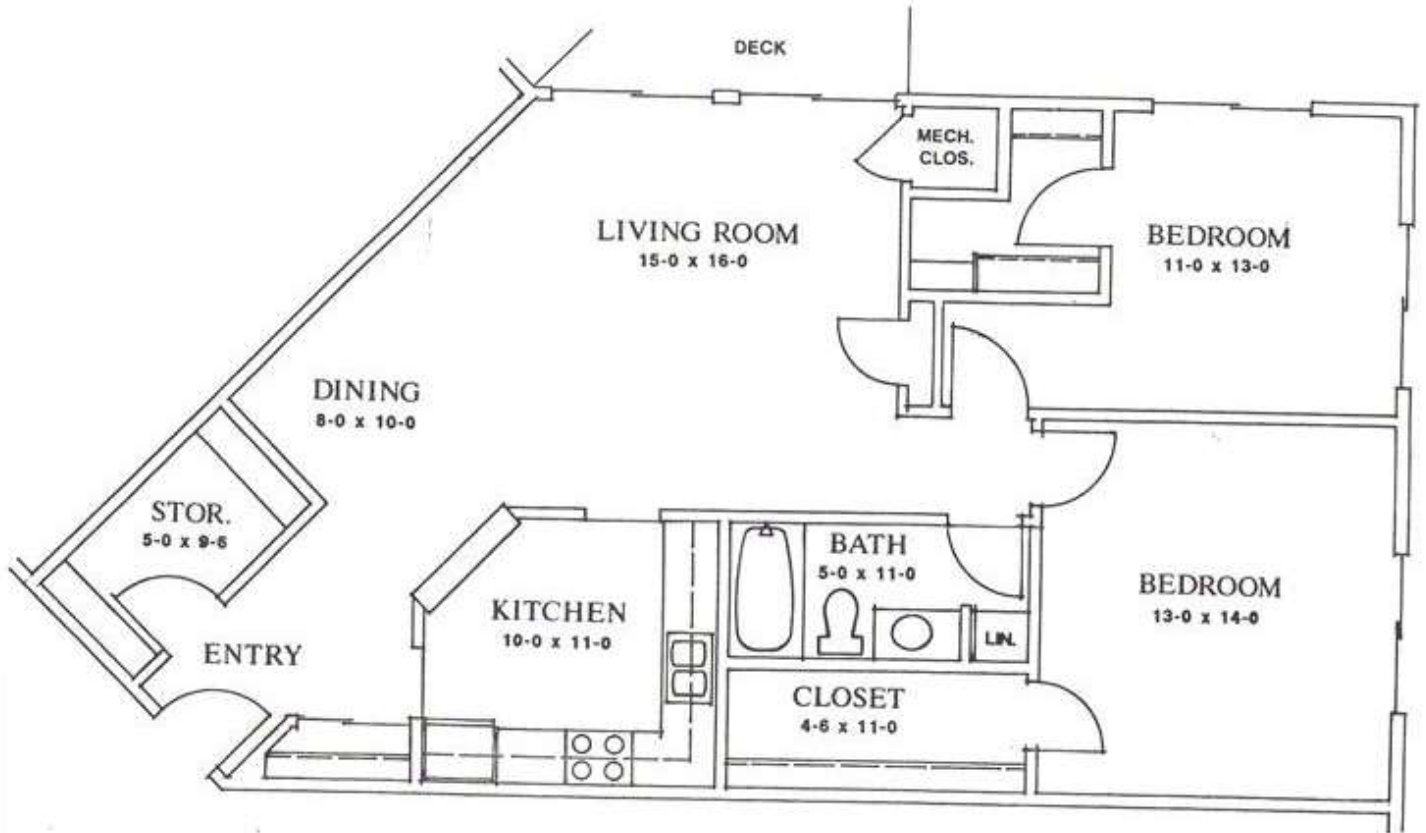

1 BEDROOM UNIT TYPE C

1/4"=1'-0"

Approx. 640 Sq.Ft.

THE VILLAGE COOPERATIVE OF LESUEUR

1 BEDROOM UNIT TYPE D

1/4"=1'-0"

Approx. 679 Sq.Ft.

THE VILLAGE COOPERATIVE OF LESUEUR

2 BEDROOM UNIT TYPE E

1/4"=1'-0"

Approx. 842 Sq.Ft.

THE VILLAGE COOPERATIVE OF LESUEUR

2 BEDROOM UNIT TYPE F

Approx. 1030 Sq.Ft.

THE VILLAGE COOPERATIVE OF LESUEUR

2 BEDROOM UNIT TYPE G

Approx. 1044 Sq.Ft.

THE VILLAGE COOPERATIVE OF LESUEUR

1 BEDROOM/STUDY UNIT TYPE G'

Approx. 951 Sq.Ft.

THE VILLAGE COOPERATIVE OF LESUEUR

2 BEDROOM UNIT TYPE H

Approx. 1344 Sq.Ft.

THE VILLAGE COOPERATIVE OF LESUEUR

2 BEDROOM UNIT TYPE J

Approx. 852 Sq.Ft.

THE VILLAGE COOPERATIVE OF LESUEUR

2 BEDROOM UNIT TYPE K

Approx. 1076 Sq.Ft.

THE VILLAGE COOPERATIVE OF LESUEUR

2 BEDROOM UNIT TYPE L

Approx. 1030 Sq.Ft.