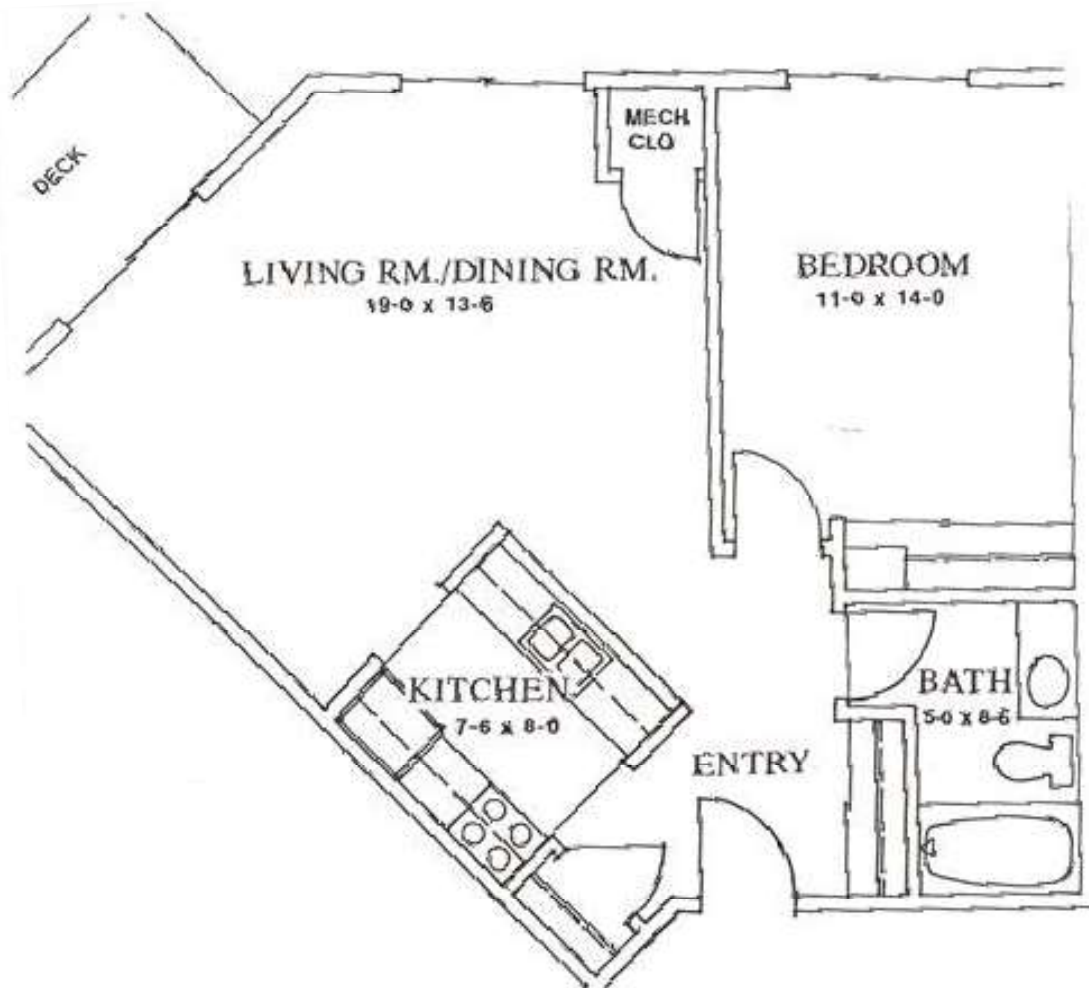

1 BEDROOM UNIT TYPE C

1/4"=1'-0"

Approx. 640 Sq.Ft.

THE VILLAGE COOPERATIVE OF LESUEUR

1 BEDROOM UNIT TYPE D

1/4"=1'-0"

Approx. 679 Sq.Ft.

THE VILLAGE COOPERATIVE OF LESUEUR

2 BEDROOM UNIT TYPE E

1/4"=1'-0"

Approx. 842 Sq.Ft.

THE VILLAGE COOPERATIVE OF LESUEUR

2 BEDROOM UNIT TYPE F

Approx. 1030 Sq.Ft.

THE VILLAGE COOPERATIVE OF LESUEUR

2 BEDROOM UNIT TYPE G

Approx. 1044 Sq.Ft.

THE VILLAGE COOPERATIVE OF LESUEUR

1 BEDROOM/STUDY UNIT TYPE G'

Approx. 951 Sq.Ft.

THE VILLAGE COOPERATIVE OF LESUEUR

2 BEDROOM UNIT TYPE H

Approx. 1344 Sq.Ft.

THE VILLAGE COOPERATIVE OF LESUEUR